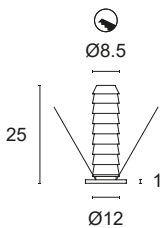

MADE IN ITALY